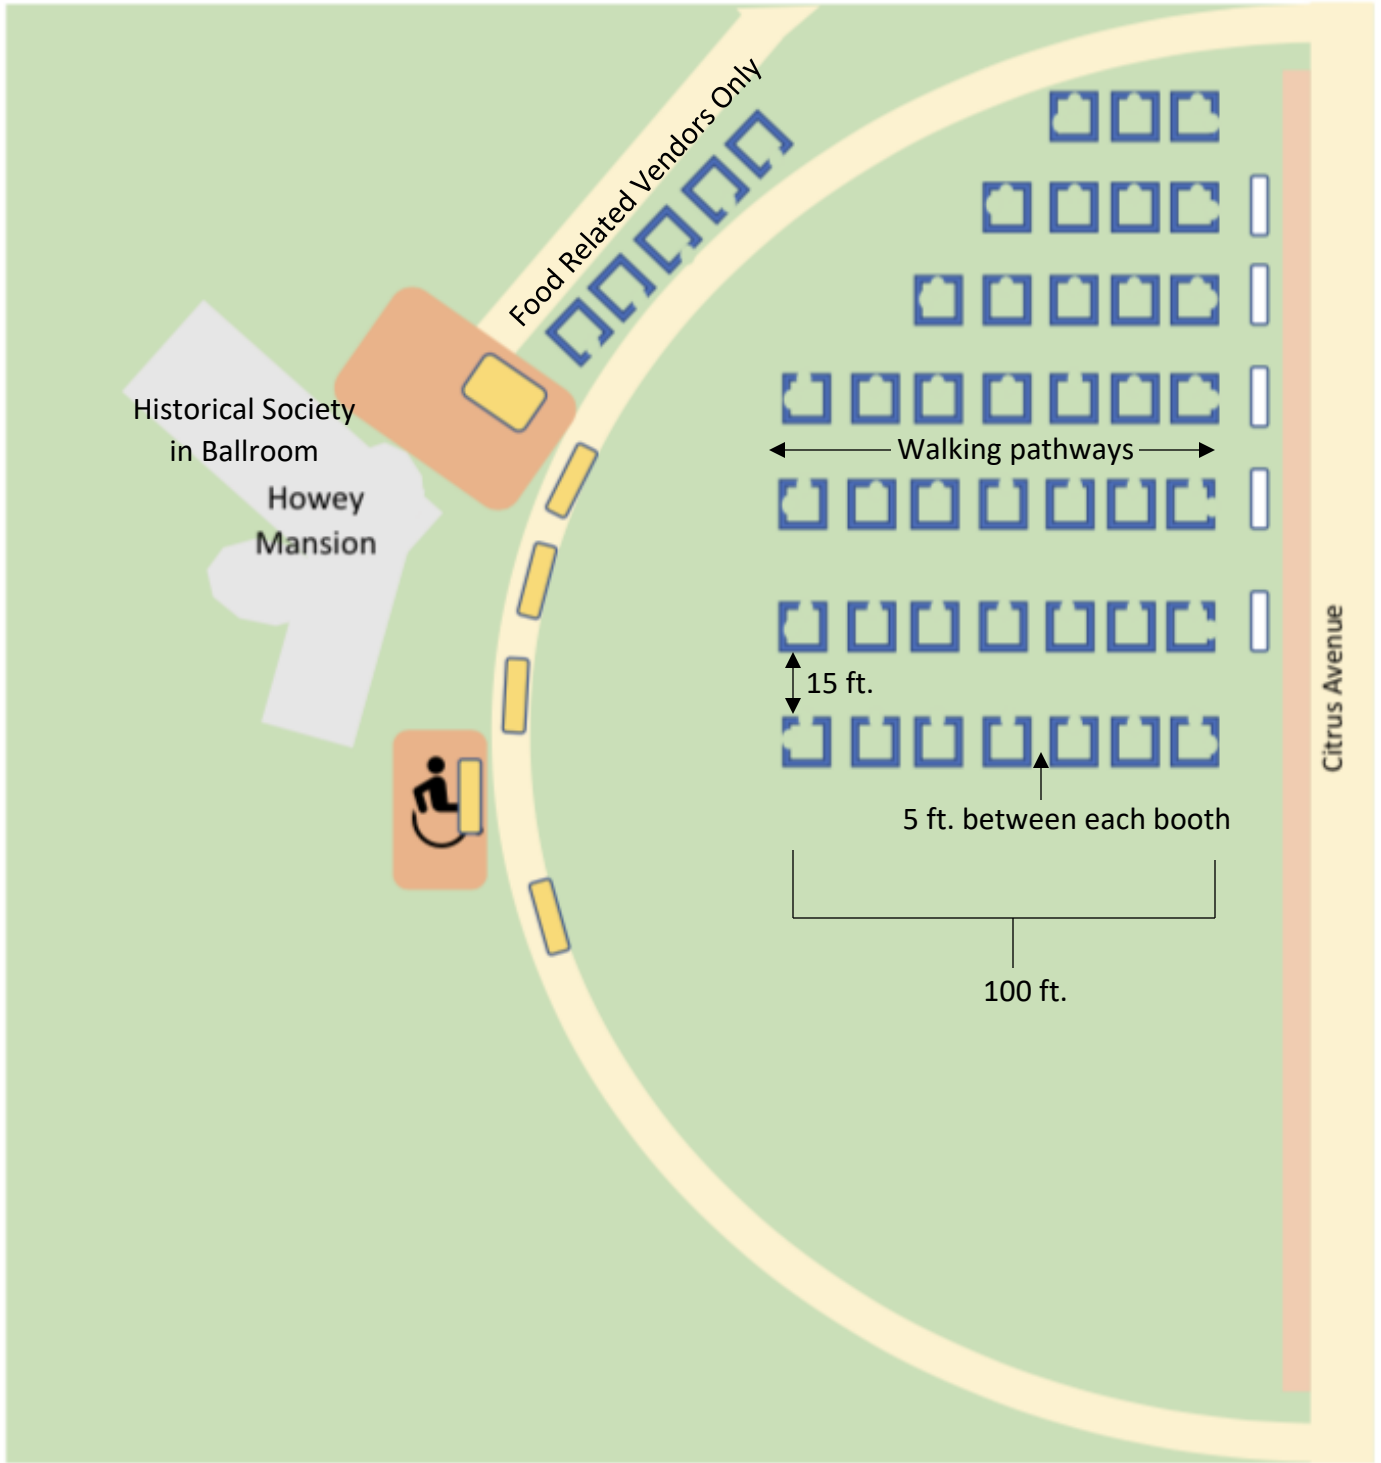

Founder's Day Citrus Festival

| Key | |
|--|--|
|  10' x 10' Booth shown with entrance(s) |  Model A, Howey fire truck, vintage citrus truck, Citrus truck from Howey plant |
|  Food Truck |  Howey Civic Tables |